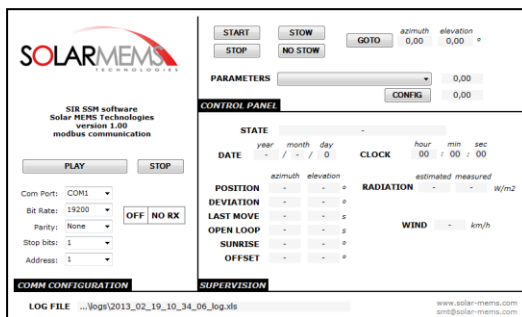

Technical features

Tracker protections	Mechanical limit switches Wind protection
Internal protections	Industrial cabinet Overcurrent Overvoltage Short-circuit
Tracking	Sun sensor for accurate tracking DNI measurement Auto-learning system Night and Defense protocols Highly configurable Control panel in the cabinet
Electrical and communications	For AC or brushed DC motors MODBUS RTU for remote control
Devices included	Sensor for sun detection and DNI Limit switches It doesn't need encoders or similar

SOFTWARE INCLUDED FOR FREE:
REMOTE CONTROL
SUPERVISION
AND LOGS

CONTACT US!

smt@solar-mems.com / +34 954460113

www.solar-mems.com